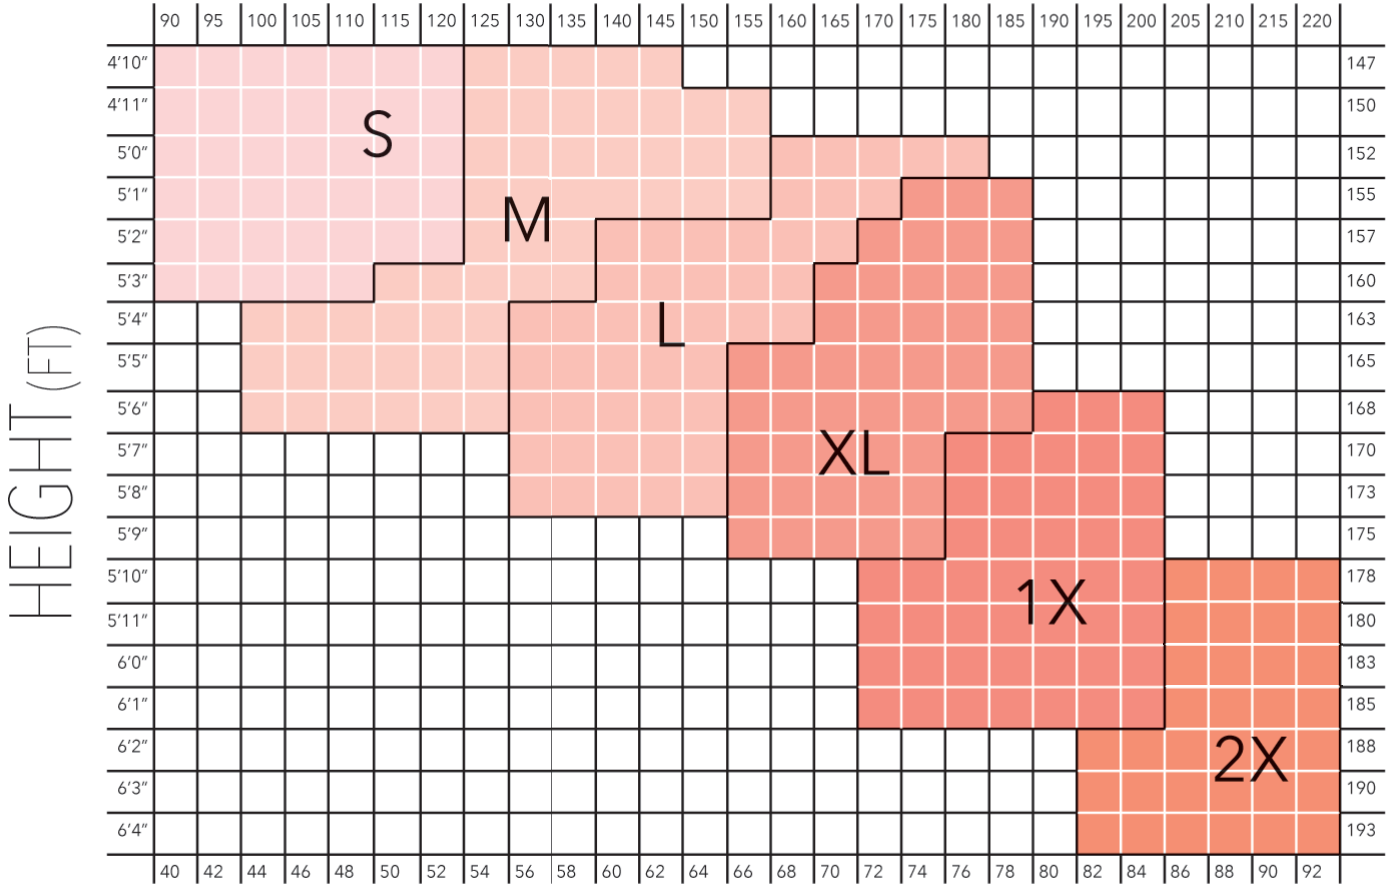

EUROTARD DANCEWEAR

WEIGHT (LBS)

WEIGHT (KG)